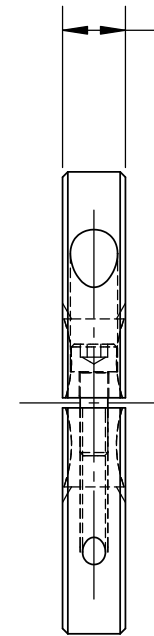

PART NO.

NB2A100

PROPRIETARY AND CONFIDENTIAL

THE INFORMATION CONTAINED IN THIS DRAWING IS THE SOLE PROPERTY OF STAFFORD MFG. ANY REPRODUCTION IN PART OR AS A WHOLE WITHOUT THE WRITTEN PERMISSION OF STAFFORD MFG. IS PROHIBITED.

OUTSIDE DIAMETER
2.750

#8-32UNC-2B
Socket Head Cap Screw

.375
WIDTH

ID
1.000

VISIT US ONLINE AT
WWW.STAFFORDMFG.COM

COUNTRY OF ORIGIN - USA
ALL DIMENSIONS ARE IN ENGLISH

DESCRIPTION:

1" 2PC Nut Buddy Wrench
Aluminum

SERIES Solution	STYLE	MATERIAL 2011-T3 or 6061-T651 Aluminum	FINISH Bead Blast	APPROX. WEIGHT 0.185 LBS.	PART NO. NB2A100
--------------------	-------	---	----------------------	------------------------------	---------------------