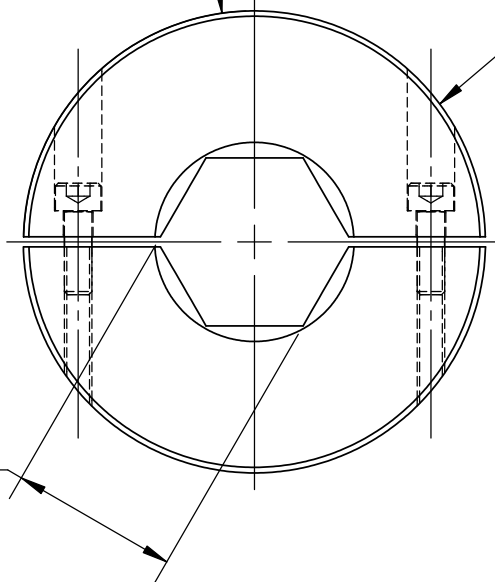

PART NO.

NB2A100

PROPRIETARY AND CONFIDENTIAL

THE INFORMATION CONTAINED IN THIS DRAWING IS THE SOLE PROPERTY OF STAFFORD MFG. ANY REPRODUCTION IN PART OR AS A WHOLE WITHOUT THE WRITTEN PERMISSION OF STAFFORD MFG. IS PROHIBITED.

OUTSIDE DIAMETER
2.750

#8-32UNC-2B
Socket Head Cap Screw

.375
WIDTH

ID
1.000

VISIT US ONLINE AT
WWW.STAFFORDMFG.COM

COUNTRY OF ORIGIN - USA
ALL DIMENSIONS ARE IN ENGLISH

DESCRIPTION:

1" 2PC Nut Buddy Wrench
Aluminum

SERIES Solution	STYLE	MATERIAL 2011-T3 or 6061-T651 Aluminum	FINISH Bead Blast	APPROX. WEIGHT 0.185 LBS.	PART NO. NB2A100
--------------------	-------	---	----------------------	------------------------------	---------------------