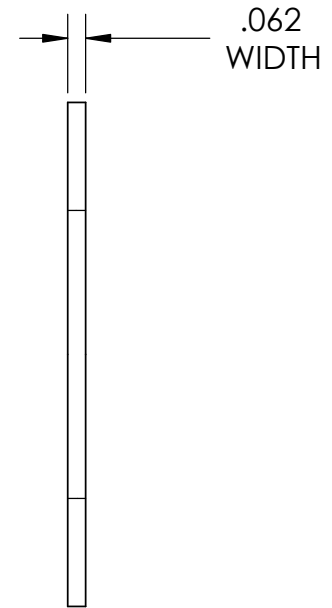

PART NO.

42N50A100

**PROPRIETARY AND CONFIDENTIAL**

THE INFORMATION CONTAINED IN THIS DRAWING IS THE SOLE PROPERTY OF STAFFORD MFG. ANY REPRODUCTION IN PART OR AS A WHOLE WITHOUT THE WRITTEN PERMISSION OF STAFFORD MFG. IS PROHIBITED.

OUTSIDE DIAMETER  
1.750

ID  
1.000

.062  
WIDTH

VISIT US ONLINE AT  
[WWW.STAFFORDMFG.COM](http://WWW.STAFFORDMFG.COM)

COUNTRY OF ORIGIN - USA  
ALL DIMENSIONS ARE IN ENGLISH

DESCRIPTION:

1" End Stop Cushion  
50 Duro Neoprene

SERIES Solution	STYLE	MATERIAL Neoprene 50A	FINISH	APPROX. WEIGHT 0.002 LBS.	PART NO. 42N50A100
--------------------	-------	--------------------------	--------	------------------------------	-----------------------